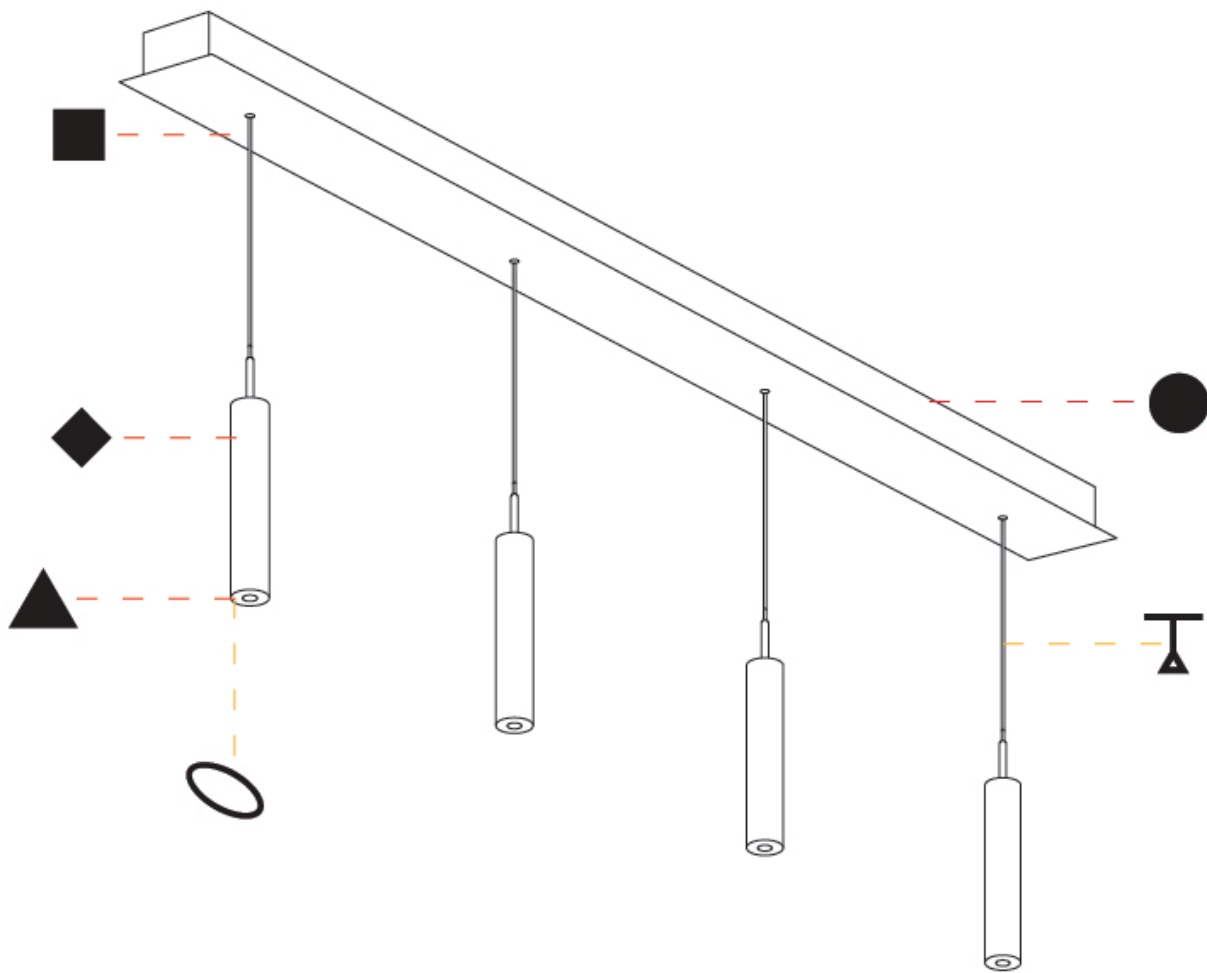

G-MINI CHANNEL HANGOVER SUSPENSION

A300618-

PROJECT	_____
TYPE	_____
SPECIFIER	_____
QUANTITY	_____
DATE	_____

A