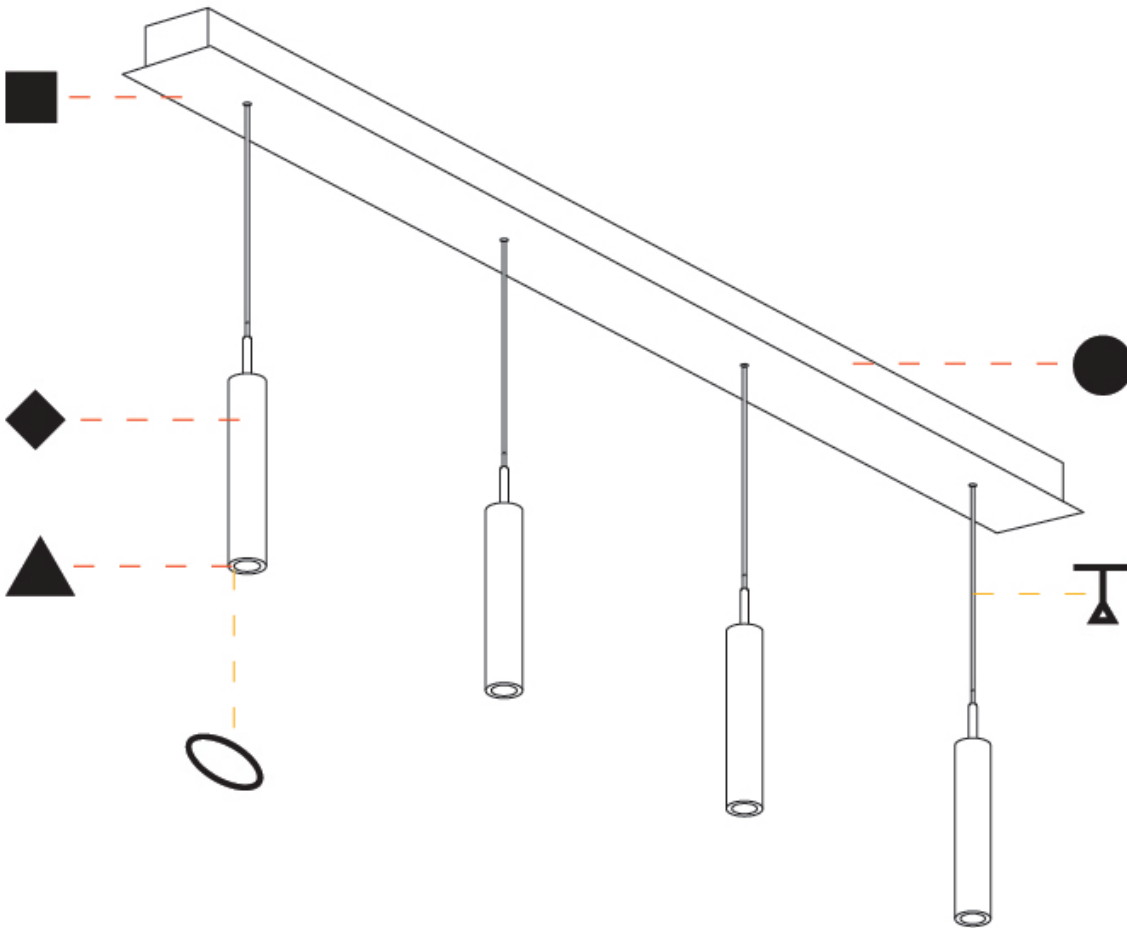

G-MINI CHANNEL HANGOVER SUSPENSION

A300615-

PROJECT	_____
TYPE	_____
SPECIFIER	_____
QUANTITY	_____
DATE	_____

A